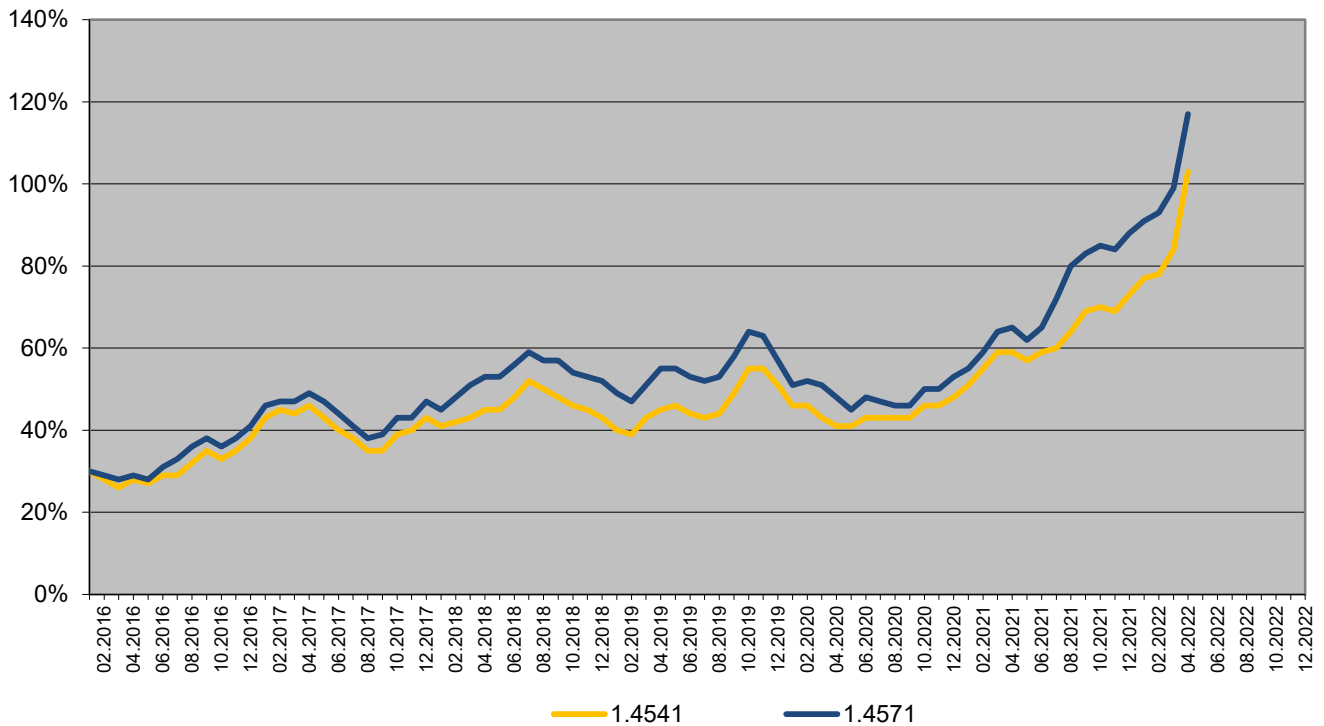

# Rohrzubehör

Werkstoffe	1.4541	1.4571
<b>April 2022</b>	<b>103%</b>	<b>117%</b>
März 2022	84%	99%

## 2022

	Jan	Feb	Mrz	Apr	Mai	Jun	Jul	Aug	Sep	Okt	Nov	Dez
<b>1.4541</b>	77%	78%	84%	103%								
<b>1.4571</b>	91%	93%	99%	117%								

## 2021

	Jan	Feb	Mrz	Apr	Mai	Jun	Jul	Aug	Sep	Okt	Nov	Dez
<b>1.4541</b>	51%	55%	59%	59%	57%	59%	60%	64%	69%	70%	69%	73%
<b>1.4571</b>	55%	59%	64%	65%	62%	65%	72%	80%	83%	85%	84%	88%

**rff Rohr Flansch Fitting**  
Handels GmbH